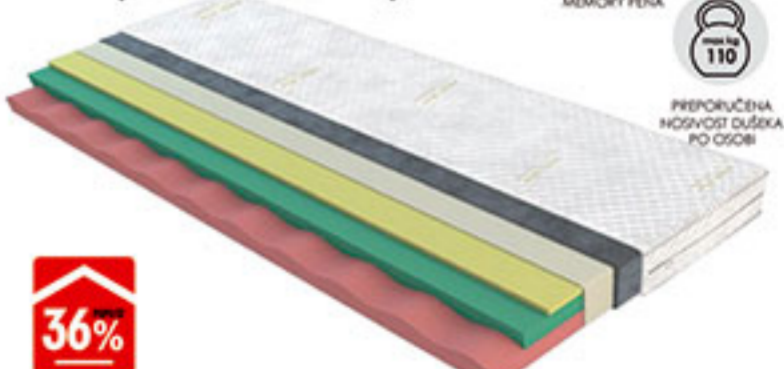

36%

2.290,-
2.411,-
4.397,-

45%

JASTUK
AIR FLOW
• memory pena
• 40x70 cm